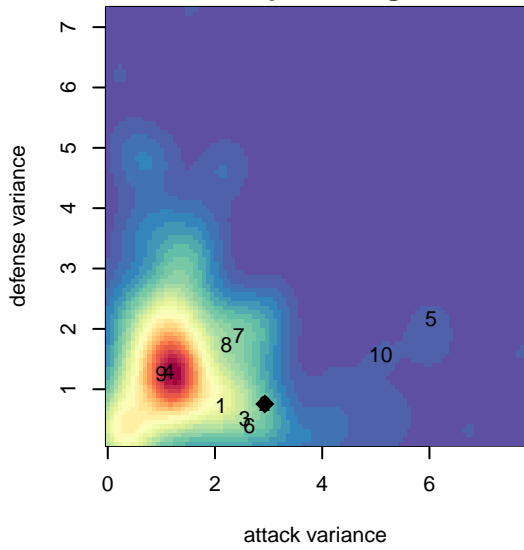

Spokane Sounders A G02

Spokane SC Shadow
 Spokane, WA
 G02 total strength=1788
 attack=36.93 defense=25.57
 fall league = RCL G02 Div 1

alt names used:
 Spokane Sounders G02A
 SPOKANE SOUNDERS G2002A SPOKANE S
 Spokane Sounders G02A

Venues played:
 2017 RCL G02 Div 1
 2017 Timbers Winter Showcase 2002 FWRL U
 2017 WYS Championship G02

Spokane Sounders A G02
 Dots are actual minus expected GF (blue circles) and GA (red triangles).
 Blue line is smoothed change in attack strength. Red is smoothed change in defense strength.

**attack and defense variance (black dot)
relative to other teams
and top 10 in region**

**attack and defense rating
relative to others at age
and all opponents in last 13 months**

Performance relative to 13 month average