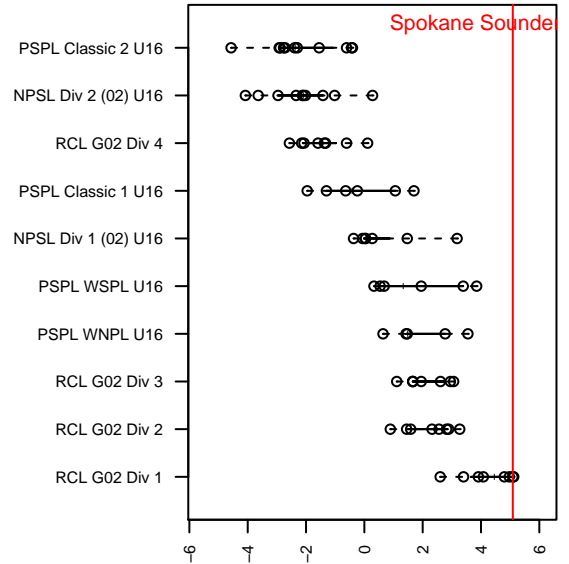

Spokane Sounders A G02

Spokane SC Shadow
 Spokane, WA
 G02 total strength=1788
 attack=36.93 defense=25.57
 fall league = RCL G02 Div 1

alt names used:
 Spokane Sounders G02A
 SPOKANE SOUNDERS G2002A SPOKANE S
 Spokane Sounders G02A

Venues played:
 2017 RCL G02 Div 1
 2017 Timbers Winter Showcase 2002 FWRL U
 2017 WYS Championship G02

Spokane Sounders A G02
 Dots are actual minus expected GF (blue circles) and GA (red triangles).
 Blue line is smoothed change in attack strength. Red is smoothed change in defense strength.

**attack and defense variance (black dot)
relative to other teams
and top 10 in region**

**attack and defense rating
relative to others at age
and all opponents in last 13 months**

Performance relative to 13 month average