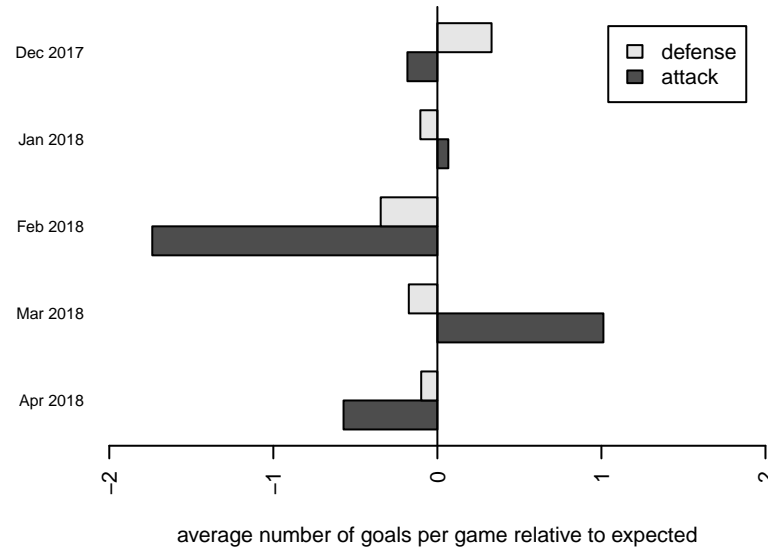

Performance relative to 13 month average