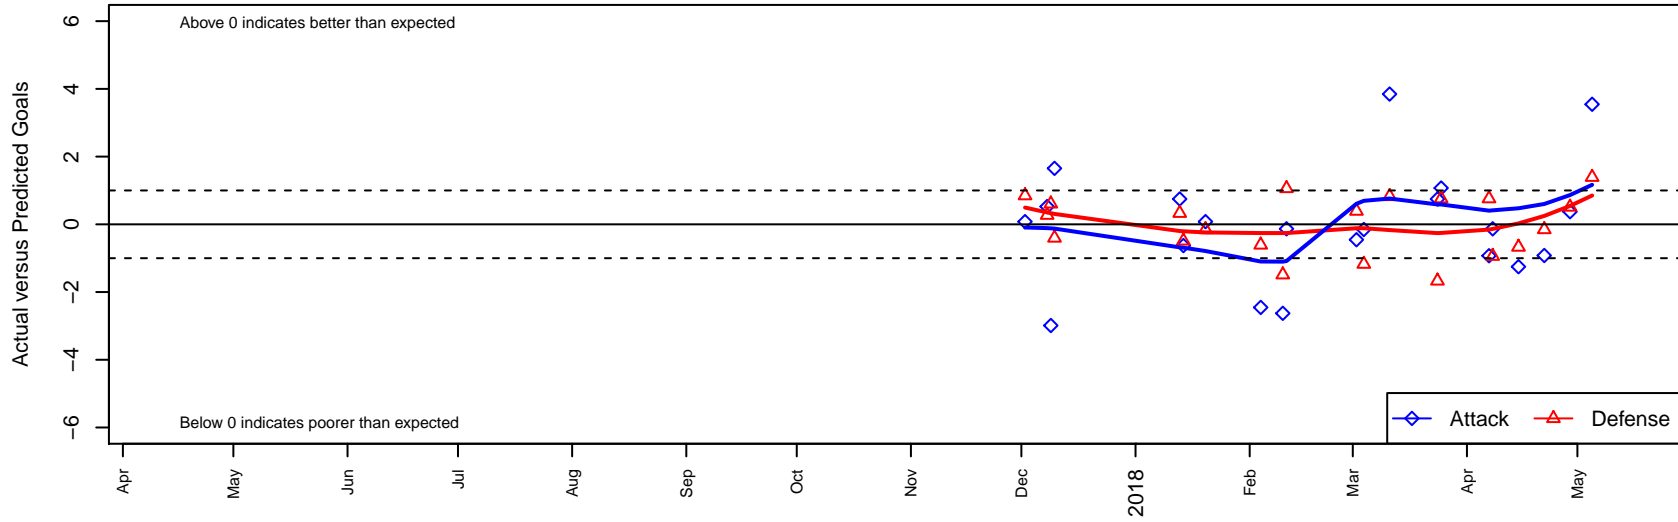

Spokane Sounders A G02

Spokane SC Shadow
 Spokane, WA
 G02 total strength=1788
 attack=36.93 defense=25.57
 fall league = RCL G02 Div 1

alt names used:
 Spokane Sounders G02A
 SPOKANE SOUNDERS G2002A SPOKANE S
 Spokane Sounders G02A

Venues played:
 2017 RCL G02 Div 1
 2017 Timbers Winter Showcase 2002 FWRL U
 2017 WYS Championship G02

Spokane Sounders A G02
 Dots are actual minus expected GF (blue circles) and GA (red triangles).
 Blue line is smoothed change in attack strength. Red is smoothed change in defense strength.

**attack and defense variance (black dot)
relative to other teams
and top 10 in region**

**attack and defense rating
relative to others at age
and all opponents in last 13 months**

Performance relative to 13 month average