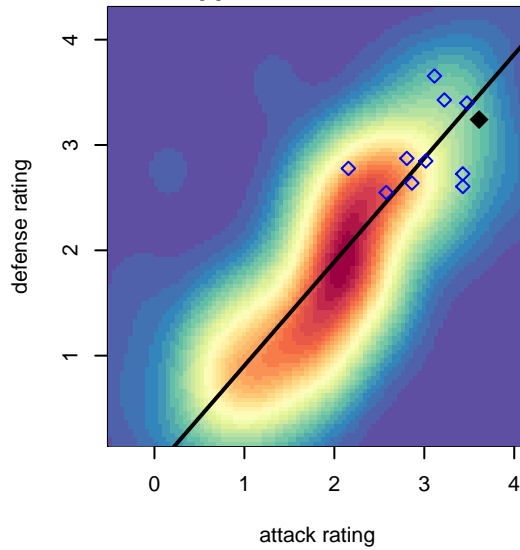

Spokane Sounders A G02

Spokane SC Shadow
 Spokane, WA
 G02 total strength=1788
 attack=36.93 defense=25.57
 fall league = RCL G02 Div 1

alt names used:
 Spokane Sounders G02A
 SPOKANE SOUNDERS G2002A SPOKANE S
 Spokane Sounders G02A

Venues played:
 2017 RCL G02 Div 1
 2017 Timbers Winter Showcase 2002 FWRL U
 2017 WYS Championship G02

Spokane Sounders A G02
 Dots are actual minus expected GF (blue circles) and GA (red triangles).
 Blue line is smoothed change in attack strength. Red is smoothed change in defense strength.

**attack and defense variance (black dot)
relative to other teams
and top 10 in region**

**attack and defense rating
relative to others at age
and all opponents in last 13 months**

Performance relative to 13 month average